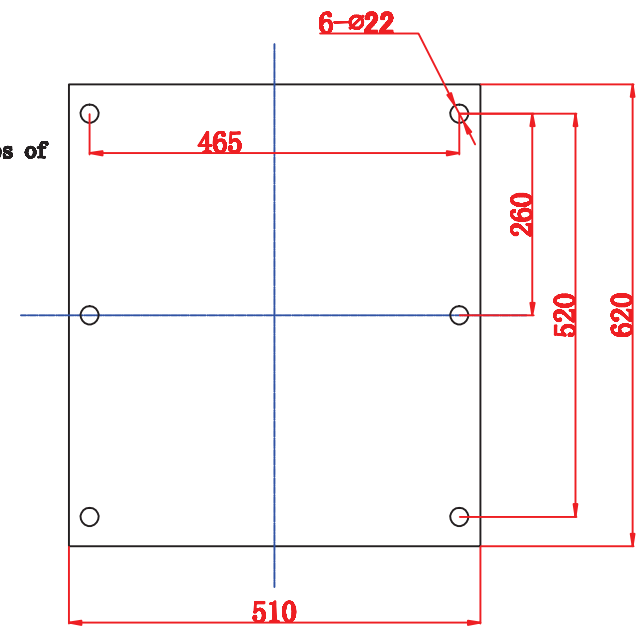

Total 12 places of connecting

Flange

Ground foot connecting drawing

Unit:mm